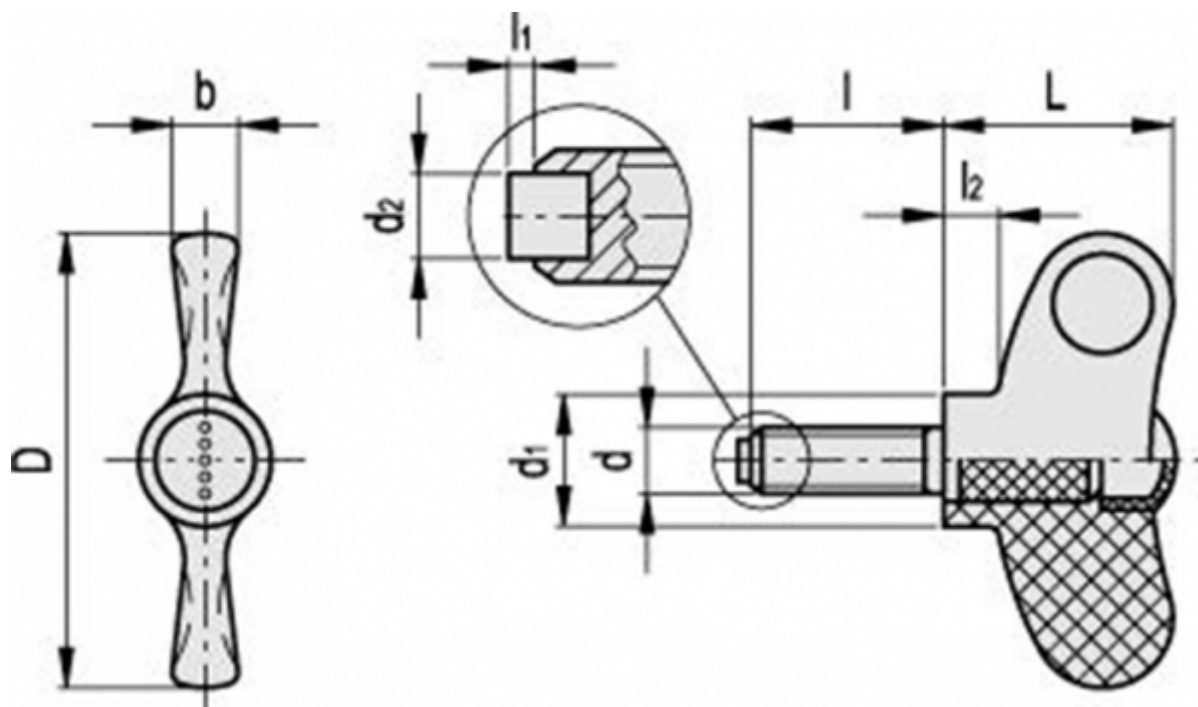

Article number: 23022245761

Description: Wing screw with bolt EWN.48-SST-p-M6x20-PB-C1

Measures

$b = 7$

$D = 48$

$d = 6$

$d1 = 13.5$

$l = 20$

$l1 = 1.5$

$l2 = 5.5$

$L = 24$

Weight in (g) = 14